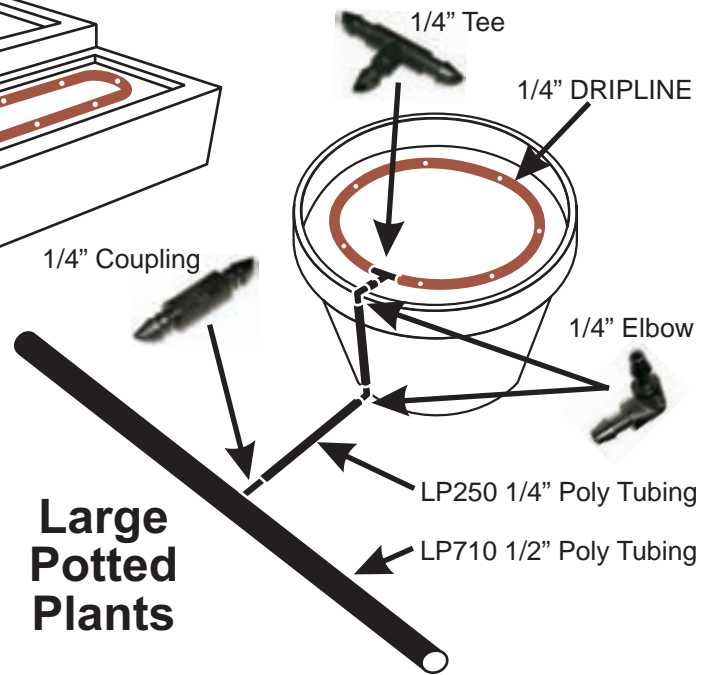

HIGH QUALITY 1/4" DRIPLINE 6" & 12" Emitter Spacing

Quality Products for Landscape & Agriculture

For Trees, Shrubs, Vegetable & Flower Gardens

High quality UV resistant 1/4" diameter polyethylene dripline manufactured by Landscape Products is available with emitters spaced at 6" and 12" and is ideal for use in drip irrigation systems for the home.

- **Easy Installation**
- **Water Only Where Needed**
- **Feed from Either End**
- **Blends into the Landscape**

Ideal for use in drip irrigation systems for trees, vegetable gardens, flowers and shrubs.

Stop by one of our distributors and ask for high quality 1/4" polyethylene dripline manufactured by Landscape Products.

LANDSCAPE PRODUCTS 1/4" DRIPLINE

Flowers, Trees & Shrubs

Vegetable Gardens

Planter Boxes

Large Potted Plants

PRESSURE	EMITTER DISCHARGE RATE
10 psi	0.37 gph
15 psi	0.46 gph
20 psi	0.52 gph
25 psi	0.59 gph
30 psi	0.65 gph

ITEM NUMBER	I.D. (in)	O.D. (in)	WALL (in)	MAX. OP PRESSURE	EMITTER SPACING	MAX. LENGTH OF RUN	FLOW PER FOOT @20 PSI
12070110	0.170	0.250	0.040	30 psi	6"	19 ft.	1 gph / ft.
12070210	0.170	0.250	0.040	30 psi	12"	33 ft.	½ gph / ft.