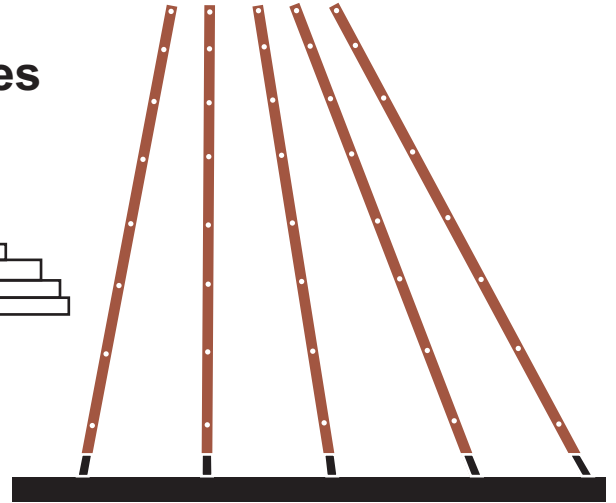

Flowers, Trees & Shrubs

Vegetable Gardens