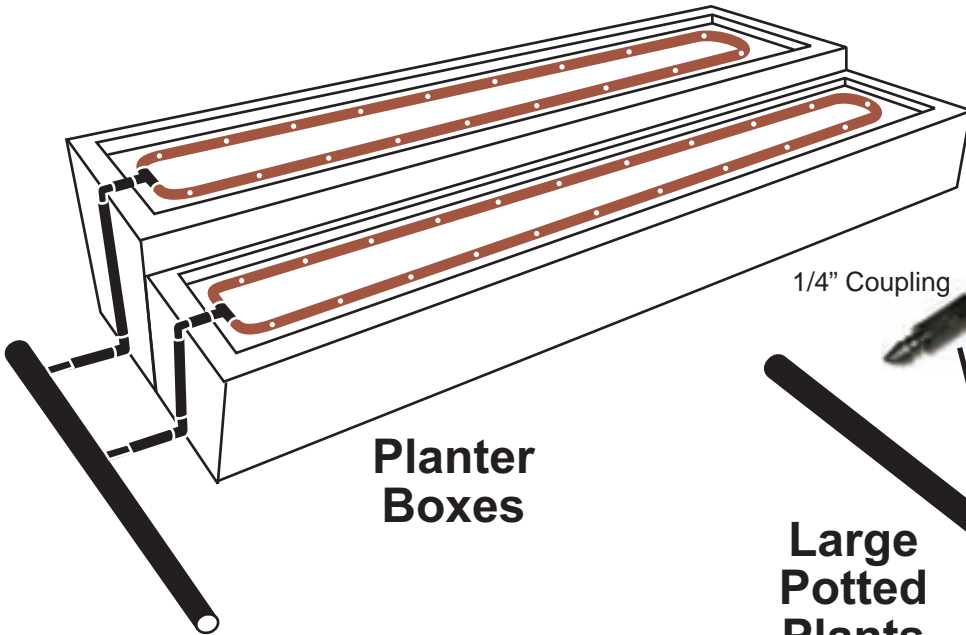

HIGH QUALITY 1/4" DRIPLINE 6" & 12" Emitter Spacing

Quality Products for Landscape & Agriculture

For Trees, Shrubs, Vegetable & Flower Gardens

High quality UV resistant 1/4" diameter polyethylene dripline manufactured by Landscape Products is available with emitters spaced at 6" and 12" and is ideal for use in drip irrigation systems for the home.

- **Easy Installation**
- **Water Only Where Needed**
- **Feed from Either End**
- **Blends into the Landscape**

Ideal for use in drip irrigation systems for trees, vegetable gardens, flowers and shrubs.

Stop by one of our distributors and ask for high quality 1/4" polyethylene dripline manufactured by Landscape Products.

LANDSCAPE PRODUCTS 1/4" DRIPLINE

Flowers, Trees & Shrubs

Vegetable Gardens

Planter Boxes

Large Potted Plants

PRESSURE	EMITTER DISCHARGE RATE
10 psi	0.37 gph
15 psi	0.46 gph
20 psi	0.52 gph
25 psi	0.59 gph
30 psi	0.65 gph

ITEM NUMBER	I.D. (in)	O.D. (in)	WALL (in)	MAX. OP PRESSURE	EMITTER SPACING	MAX. LENGTH OF RUN	FLOW PER FOOT @20 PSI
12070110	0.170	0.250	0.040	30 psi	6"	19 ft.	1 gph / ft.
12070210	0.170	0.250	0.040	30 psi	12"	33 ft.	½ gph / ft.