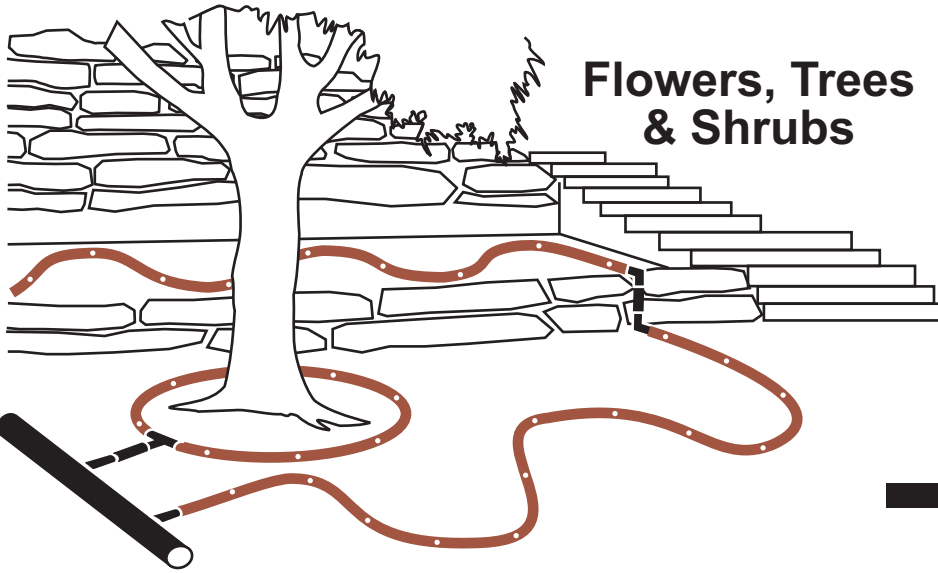

HIGH QUALITY 1/4" DRIPLINE 6" & 12" Emitter Spacing

Quality Products for Landscape & Agriculture

For Trees, Shrubs, Vegetable & Flower Gardens

High quality UV resistant 1/4" diameter polyethylene dripline manufactured by Landscape Products is available with emitters spaced at 6" and 12" and is ideal for use in drip irrigation systems for the home.

- **Easy Installation**
- **Water Only Where Needed**
- **Feed from Either End**
- **Blends into the Landscape**

Ideal for use in drip irrigation systems for trees, vegetable gardens, flowers and shrubs.

Stop by one of our distributors and ask for high quality 1/4" polyethylene dripline manufactured by Landscape Products.

LANDSCAPE PRODUCTS 1/4" DRIPLINE

Flowers, Trees & Shrubs

Vegetable Gardens

Planter Boxes

Maximum of 200 feet of 6" Landscape Products 1/4" DRIPLINE per 1/2" supply header tubing (3-1/2 gpm flow at 20 psi).
 Maximum of 400 feet of 12" Landscape Products 1/4" DRIPLINE per 1/2" supply header tubing (3-1/2 gpm flow at 20 psi).