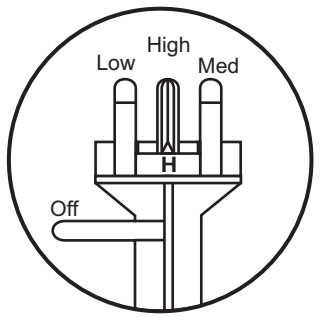

LP185 1/8" PE Tubing
12001000

Insert tubing
onto blind node
to shut off water.

160°
Spray

Shut off flow

Tri-Flow Stake
12001510

GROUND SURFACE

1/8" Coupling
12001495

LP710 1/2" PE Tubing
12001008

Ideal for container-grown plants

3 flow rates:
 (L) 7.9 GPH
 (M) 10.6 GPH
 (H) 15.9 GPH
 160° Spray Pattern
 Coverage - 2' to 4'
 Accepts 1/8" tubing
 Operating pressure 15-25 PSI.

TRI-FLOW SPRAY STAKE
12001510