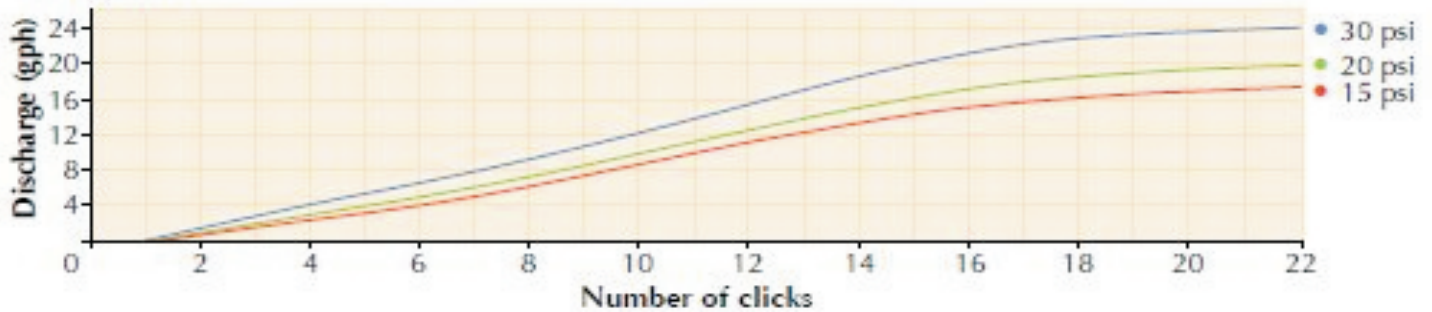

Spectrum 360° Adjustable Spray

Performance		 360°		
	PRESSURE (psi)	FLOW (gph)	DIAMETER (ft)	
fully open (approx. 22 clicks)	15	17.3	9.4	
	20	19.8	11.2	
	30	24.3	13.3	

Flow Rate

Diameter of Throw