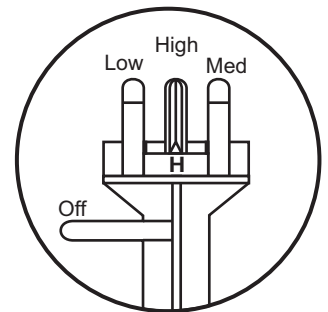

LP185 1/2" PE Tubing  
12001000

Insert tubing  
onto blind node  
to shut off water.

160°  
Spray

Shut off flow

Tri-Flow Stake  
12001510

GROUND SURFACE

1/8" Coupling  
12001495

LP710 1/2" PE Tubing  
12001008

Ideal for container-grown plants

3 flow rates:

- (L) 7.9 GPH
- (M) 10.6 GPH
- (H) 15.9 GPH

160° Spray Pattern

Coverage - 2' to 4'

Accepts 1/8" tubing

Operating pressure 15-25 PSI.

**TRI-FLOW SPRAY STAKE**  
12001510